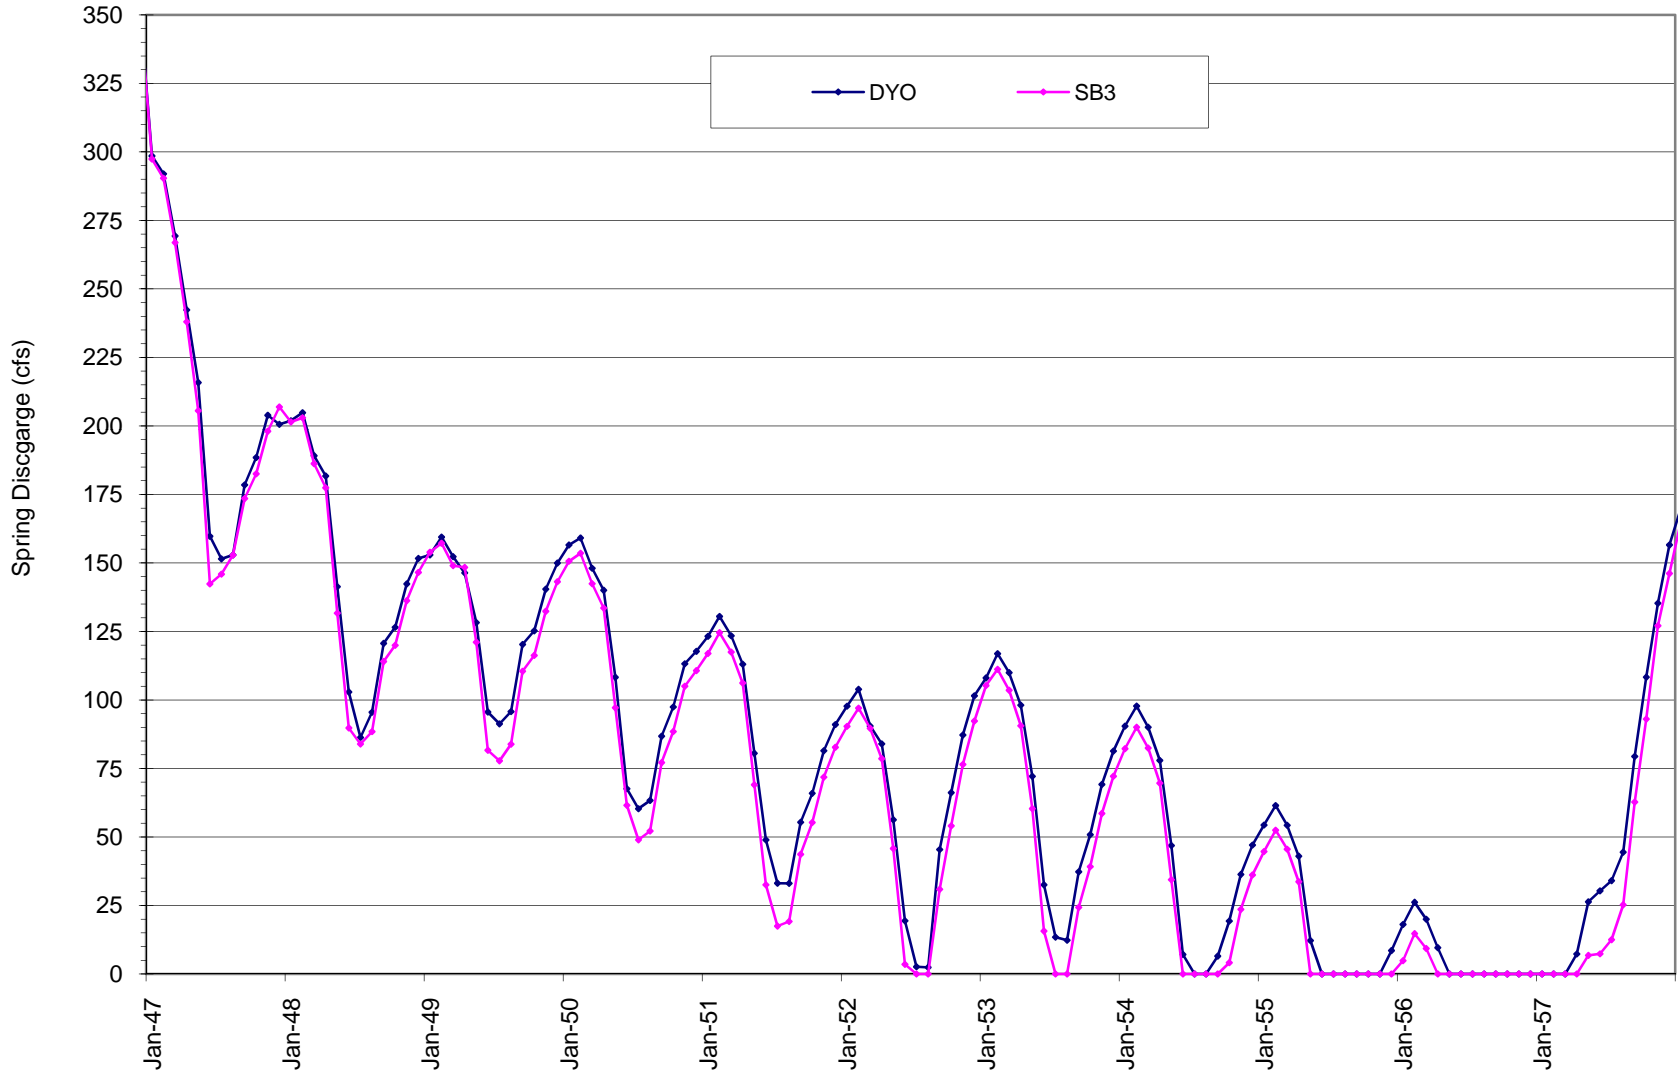

Comal Springs Discharge Comparison

San Marcos Springs Discharge Comparison